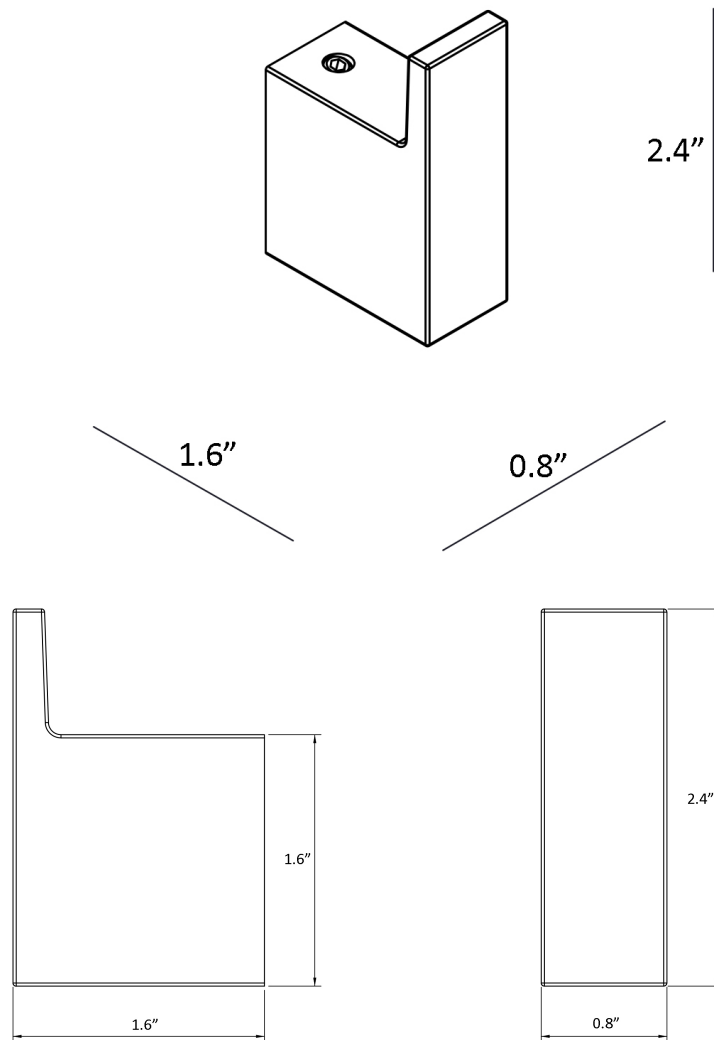

Features

- Bathroom Hook
- Polished Chrome Finish
- Solid Brass Base
- Includes Mounting Hardware

Evo - Luna WSBC 38008 CR

SKU# | Option:

- Evo - Luna WSBC 38008 CR | Polished Chrome

Finishes

 CR Polished Chrome

<p>Collection Luna</p>	<p>Model Evo - Luna WSBC 38008</p>	<p>Dimensions Metric <i>1 inch = 2.54 cm</i> <i>1 inch = 25.4 mm</i></p>	 <p>1051 Lea Drive - Collegeville, PA 19426 Tel. 215 513 9400 - Fax 610 831 0215 www.ws bathcollections.com - info@ws bathcollectins.com</p>
-----------------------------------	---	--	---

Product Specs Sheets

Collection
Evo-Luna

Model |
Evo-Luna WSBC 38008

Dimensions Metric
1 inch = 2.54 cm
1 inch = 25.4 mm

WS[®]
BATH
COLLECTIONS

1051 Lea Drive - Collegeville, PA 19426
Tel. 215 513 9400 - Fax 610 831 0215
www.ws bathcollections.com - info@ws bathcollections.com